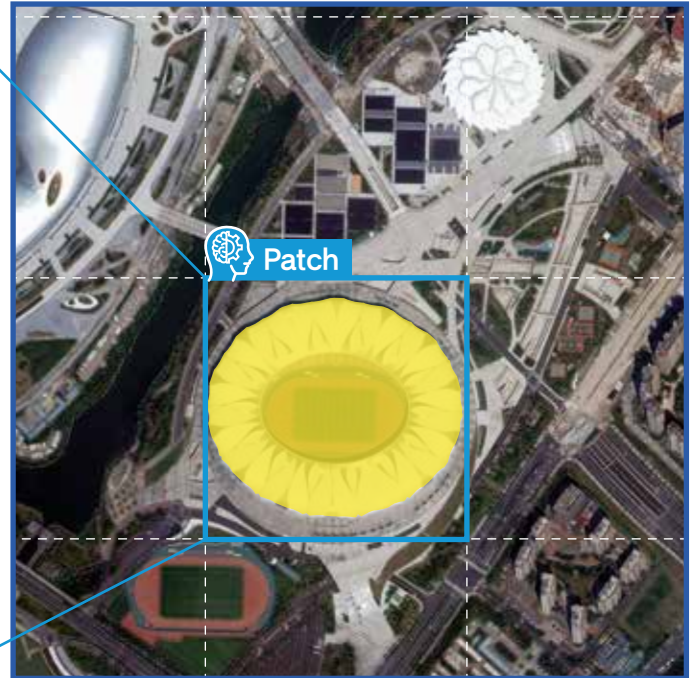

Satellite Data for **AI Training**

For more information

 nbd@si-imaging.com

www.si-imaging.com

Satellite Data for AI Training

Buy Scene, Get Patch for free!

Buy Scene

Get Patch

• **Data inspection by SIIS**

• **Patch the scenes based on the objects**

• **[Scenes+Patched] Delivery** For AI Training Data

Satellite Data for AI Training

- Contents: 50 Scenes + Patches for 50 Scenes
 - 50 Scenes with the valid objects + Patches cut around the valid objects
- Satellite: KOMPSAT-3, KOMPSAT-3A
- Scene Condition:
 - Minimum guarantees of valid objects in the Scene
 - Satellite Scenes are limited to Archive data (Unable to set specific dates)
- Patch Condition:
 - Standard size: 1,024×1,024 pixel
 - Patch size can be different according to the size of the object or the customer's request
 - The number of Patch can be different according to the size of the object
- File Format: TIFF, JPG
- Estimated Timeline: Separate inquiries (Custom-made)
- Order: nbd@si-imaging.com